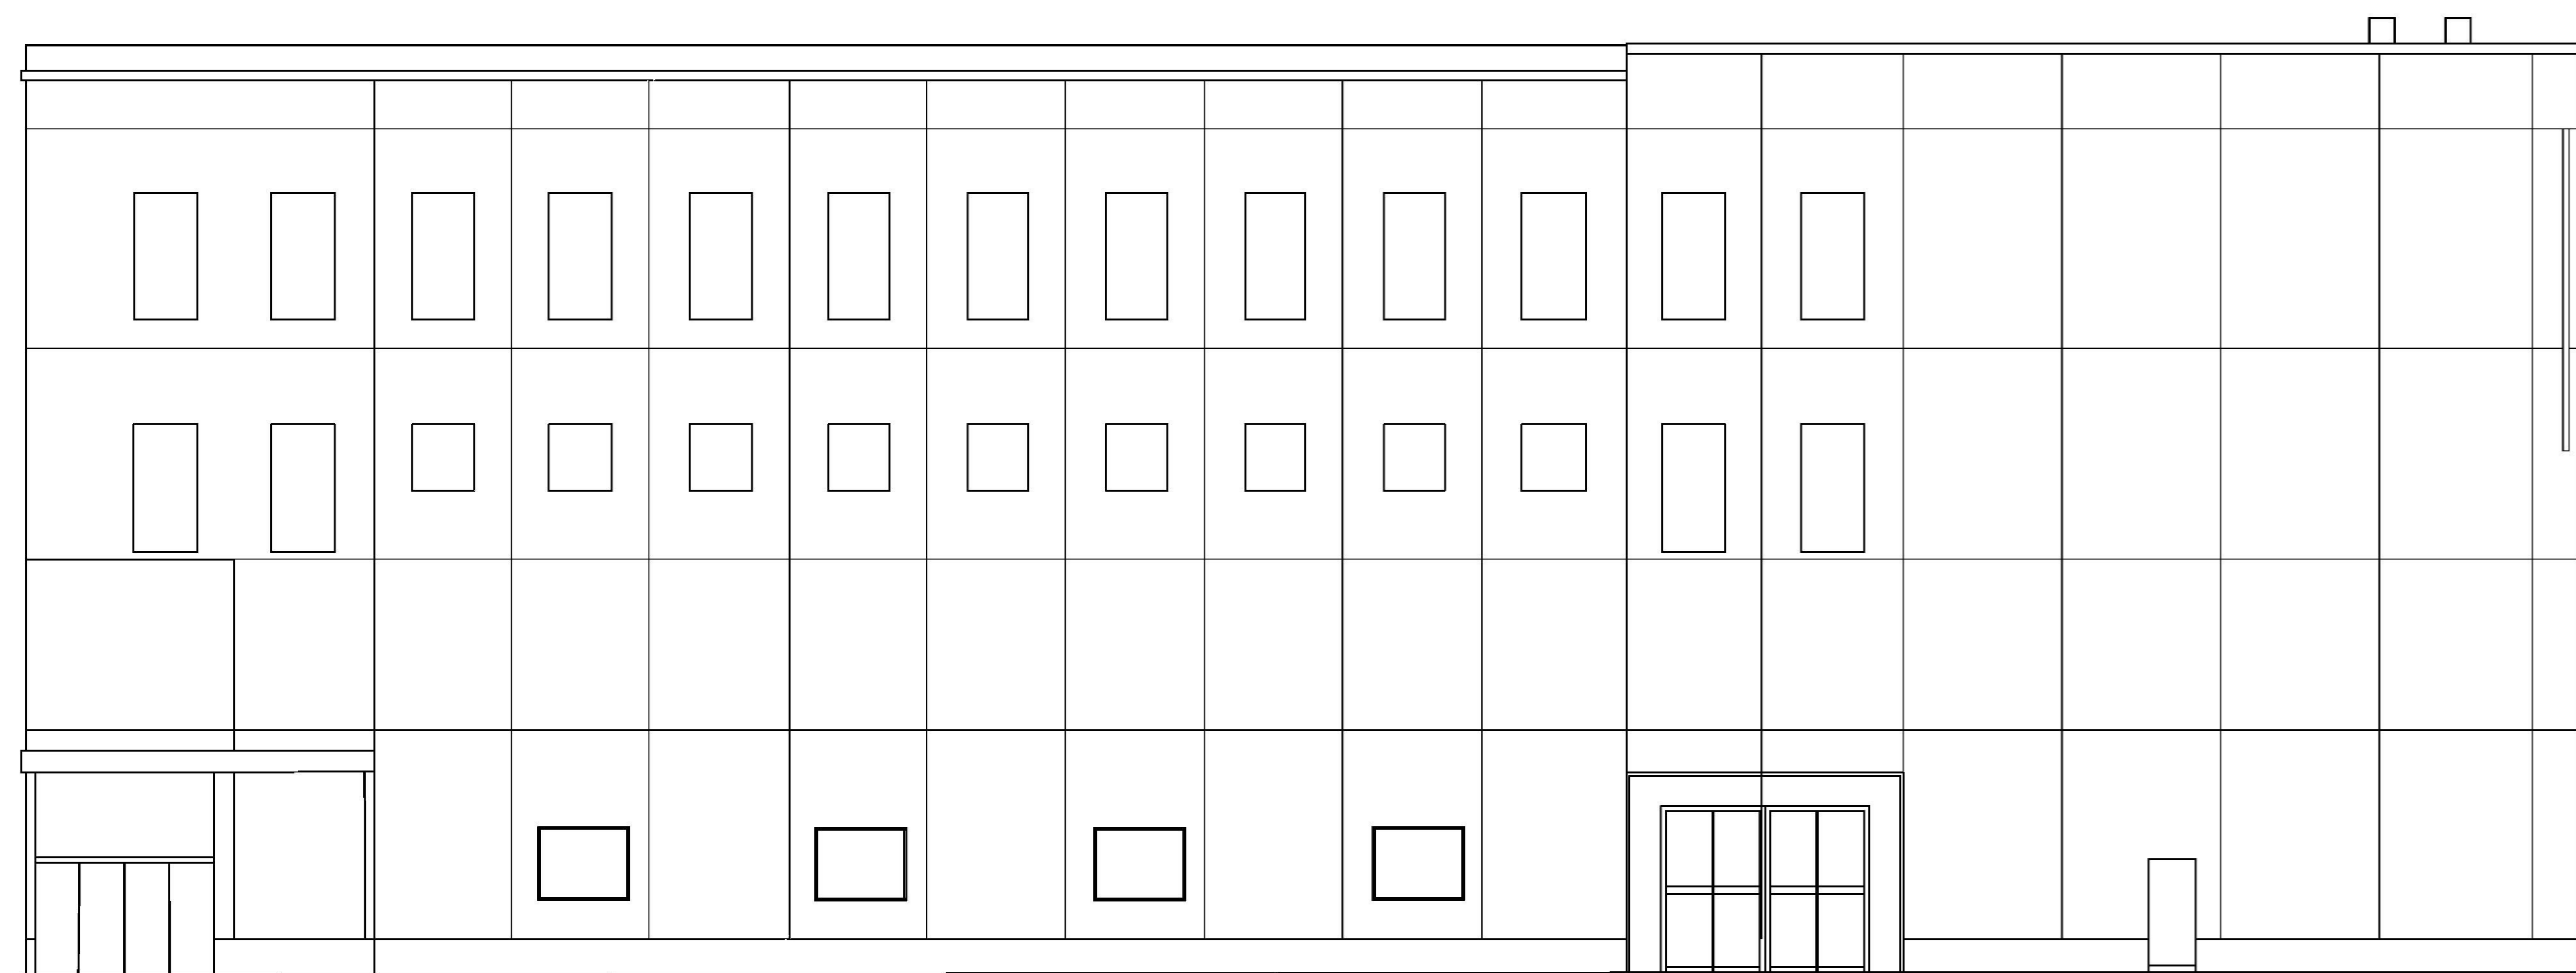

Proposed East Elevation

PROJECT: 7 Tyler Avenue Southend-on-Sea		DATE: FEB 18	
TITLE: Existing and Proposed Street Scenes (East Elevation)			
SCALE: 1:100 @ A0	DRAWING NO: 1268-12		REV: A